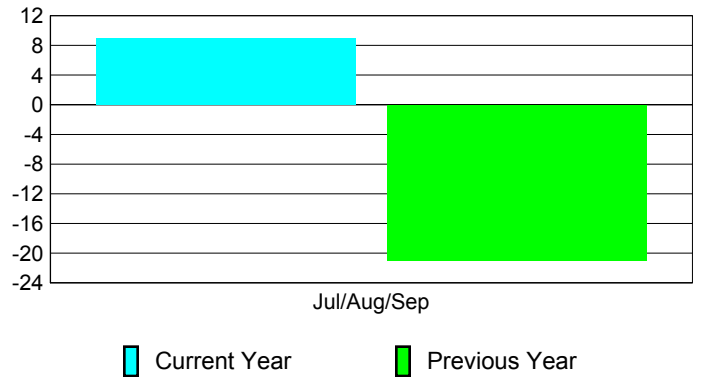

Membership Results
2010-2011

Membership
2009-2010

Month	Net Memb Goal	Actual New Memb	Actual Dropped Memb	Gain/Loss of Memb	Gain/Loss of Memb
Jul/Aug/Sep	-25	43	-34	9	-21
Totals	-25	43	-34	9	-21

Membership Results 2010-2011

Goal, New, Dropped, Gain/Loss

Comparison of Membership Gain/Loss

Current Year Compared to the Previous Year

Gender Comparison 2010-2011

■ Male ■ Female