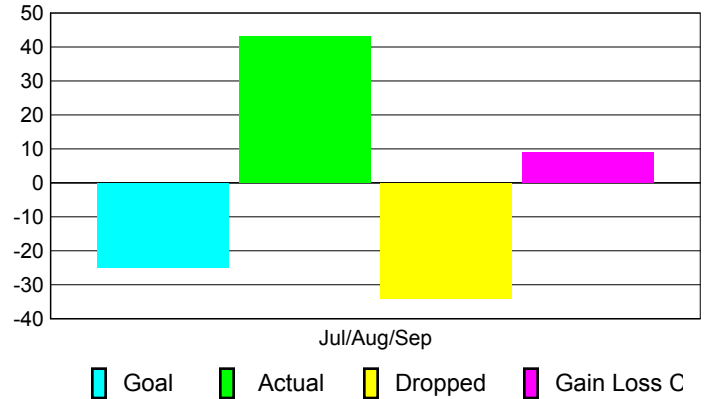

Membership Results 2010-2011

Goal, New, Dropped, Gain/Loss